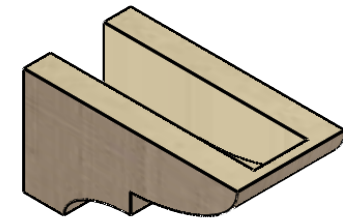

## ITEM NUMBER: CORU04X08X04RIDRCPR

4"W X 8"D X 4"H SERIES 3 WIDE RIDGEWOOD ROUGH CEDAR TIMBERTHANE  
FAUX WOOD CORBEL, PRIMED

**SIDE PROFILE**

**FRONT PROFILE**

**ISOMETRIC**

EKENA MILLWORK  
2300 WEST MAIN ST.  
CLARKSVILLE, TX 75426  
TOLL FREE: 866-607-0453  
WWW.EKENAMILLWORK.COM