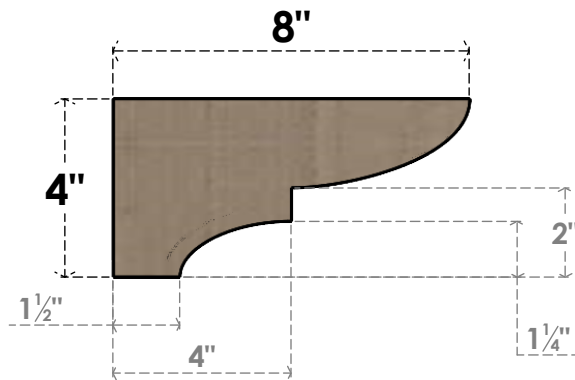

## ITEM NUMBER: CORU04X08X04RIDRCPR

4"W X 8"D X 4"H SERIES 3 WIDE RIDGEWOOD ROUGH CEDAR TIMBERTHANE  
FAUX WOOD CORBEL, PRIMED

**SIDE PROFILE**

**FRONT PROFILE**

**ISOMETRIC**

EKENA MILLWORK  
2300 WEST MAIN ST.  
CLARKSVILLE, TX 75426  
TOLL FREE: 866-607-0453  
WWW.EKENAMILLWORK.COM

### NOTES

1. INSTALLATION TO BE COMPLETED IN ACCORDANCE WITH MANUFACTURER'S SPECIFICATIONS.
2. DRAWING MAY NOT BE TO SCALE
3. THIS DRAWING IS INTENDED FOR DESIGN AND PLANNING PURPOSES ONLY.
4. ALL INFORMATION CONTAINED HEREIN WAS CURRENT AT THE TIME OF DEVELOPMENT BUT MUST BE REVIEWED AND APPROVED BY THE PRODUCT MANUFACTURER TO BE CONSIDERED ACCURATE.
5. TIMBERTHANE ARCHITECTURAL PRODUCTS ARE MADE FROM HIGH DENSITY URETHANE AND COME FACTORY PRIMED