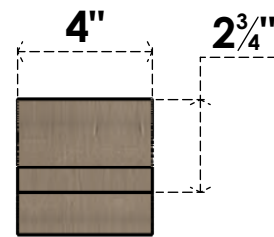

## ITEM NUMBER: CORU04X08X04RIDRCPR

4"W X 8"D X 4"H SERIES 3 WIDE RIDGEWOOD ROUGH CEDAR TIMBERTHANE  
FAUX WOOD CORBEL, PRIMED

**SIDE PROFILE**

**FRONT PROFILE**

**ISOMETRIC**

EKENA MILLWORK  
2300 WEST MAIN ST.  
CLARKSVILLE, TX 75426  
TOLL FREE: 866-607-0453  
WWW.EKENAMILLWORK.COM

### NOTES

1. INSTALLATION TO BE COMPLETED IN ACCORDANCE WITH MANUFACTURER'S SPECIFICATIONS.
2. DRAWING MAY NOT BE TO SCALE
3. THIS DRAWING IS INTENDED FOR DESIGN AND PLANNING PURPOSES ONLY.
4. ALL INFORMATION CONTAINED HEREIN WAS CURRENT AT THE TIME OF DEVELOPMENT BUT MUST BE REVIEWED AND APPROVED BY THE PRODUCT MANUFACTURER TO BE CONSIDERED ACCURATE.
5. TIMBERTHANE ARCHITECTURAL PRODUCTS ARE MADE FROM HIGH DENSITY URETHANE AND COME FACTORY PRIMED